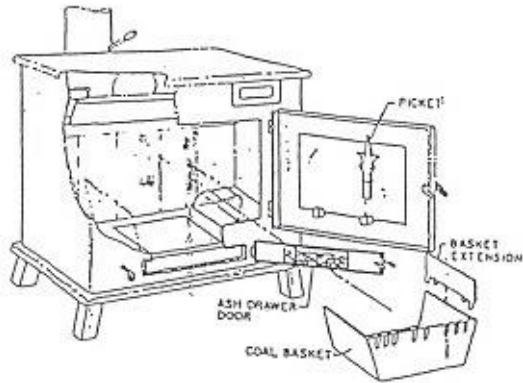

Russo 1CW and 2CW Parts List

#2 COAL/WOOD - BASKET MODEL  
 OLD STYLE

- |            |   |                                    |
|------------|---|------------------------------------|
| 061-0156   | - | coal/wood glass only               |
| Gaskits    | - | gasket kit w/adhesive              |
| 2B         | - | coal basket complete               |
| 2B0        | - | coal basket only                   |
| DISC2      | - | shaker disc                        |
| SIDEX      | - | side extenders                     |
| DUMP       | - | dump (center part of disc)         |
| 090-0718   | - | glass 9 x 13 ceram assy br frame   |
| WOOPLA2    | - | wood plate                         |
| ASHPAN2    | - | ashpan                             |
| 265        | - | .265 CFM blower assy w/ thermostat |
| SHAKHAN20S | - | shaker handle                      |
| 001-0642   | - | brick (9)                          |

FOR WOOD BURNING — #1 C/W

FOR COAL BURNING — #1 C/W

#1 COAL/WOOD - BASKET MODEL  
 OLD STYLE

- |           |   |  |
|-----------|---|--|
| 061-0756  | - | coal/wood glass only                       |
| 090-0718  | - | glass 9x13 ceram assy br repl              |
| 1B        | - | coal basket complete                       |
| 180       | - | coal basket only                           |
| Discl     | - | shaker disc                                |
| SIDEX     | - | side extenders                             |
| WOOPLA1   | - | wood plate                                 |
| BTMPANSCW | - | bottom pans                                |
| GASKITS   | - | gasket kit upper and lower door w/adhesive |
| ASHPAN1   | - | ashpan                                     |
| SHAKROD1  | - | shaker handle                              |
| 001-0643  | - | brick (8)                                  |
| 265 CFM-  | - | 265 CFM blower with thermostat             |
| 265 NT    | - | 265 CFM blower without thermostat          |