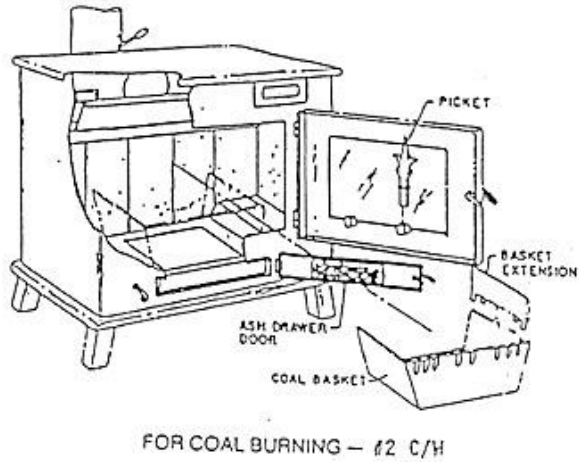

Russo 1CW and 2CW Parts List

#2 COAL/WOOD - BASKET MODEL  
 OLD STYLE

- |            |   |                                    |
|------------|---|------------------------------------|
| 061-0156   | - | coal/wood glass only               |
| Gaskits    | - | gasket kit w/adhesive              |
| 2B         | - | coal basket complete               |
| 2B0        | - | coal basket only                   |
| DISC2      | - | shaker disc                        |
| SIDEX      | - | side extenders                     |
| DUMP       | - | dump (center part of disc)         |
| 090-0718   | - | glass 9 x 13 ceram assy br frame   |
| WOOPLA2    | - | wood plate                         |
| ASHPAN2    | - | ashpan                             |
| 265        | - | .265 CFM blower assy w/ thermostat |
| SHAKHAN20S | - | shaker handle                      |
| 001-0642   | - | brick (9)                          |

FOR WOOD BURNING — #1 C/W

FOR COAL BURNING — #1 C/W

#1 COAL/WOOD - BASKET MODEL  
 OLD STYLE

- |           |   |  |
|-----------|---|--|
| 061-0756  | - | coal/wood glass only                       |
| 090-0718  | - | glass 9x13 ceram assy br repl              |
| 1B        | - | coal basket complete                       |
| 180       | - | coal basket only                           |
| Discl     | - | shaker disc                                |
| SIDEX     | - | side extenders                             |
| WOOPLA1   | - | wood plate                                 |
| BTMPANSCW | - | bottom pans                                |
| GASKITS   | - | gasket kit upper and lower door w/adhesive |
| ASHPAN1   | - | ashpan                                     |
| SHAKROD1  | - | shaker handle                              |
| 001-0643  | - | brick (8)                                  |
| 265 CFM-  | - | 265 CFM blower with thermostat             |
| 265 NT    | - | 265 CFM blower without thermostat          |