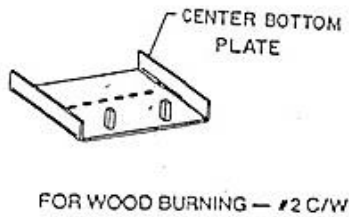

Russo 1CW and 2CW Parts List

#2 COAL/WOOD - BASKET MODEL  
 OLD STYLE

- |            |   |                                    |
|------------|---|------------------------------------|
| 061-0156   | - | coal/wood glass only               |
| Gaskits    | - | gasket kit w/adhesive              |
| 2B         | - | coal basket complete               |
| 2B0        | - | coal basket only                   |
| DISC2      | - | shaker disc                        |
| SIDEX      | - | side extenders                     |
| DUMP       | - | dump (center part of disc)         |
| 090-0718   | - | glass 9 x 13 ceram assy br frame   |
| WOOPLA2    | - | wood plate                         |
| ASHPAN2    | - | ashpan                             |
| 265        | - | .265 CFM blower assy w/ thermostat |
| SHAKHAN20S | - | shaker handle                      |
| 001-0642   | - | brick (9)                          |

FOR WOOD BURNING — #1 C/W

FOR COAL BURNING — #1 C/W

#1 COAL/WOOD - BASKET MODEL  
 OLD STYLE

- |           |   |  |
|-----------|---|--|
| 061-0756  | - | coal/wood glass only                       |
| 090-0718  | - | glass 9x13 ceram assy br repl              |
| 1B        | - | coal basket complete                       |
| 180       | - | coal basket only                           |
| Discl     | - | shaker disc                                |
| SIDEX     | - | side extenders                             |
| WOOPLA1   | - | wood plate                                 |
| BTMPANSCW | - | bottom pans                                |
| GASKITS   | - | gasket kit upper and lower door w/adhesive |
| ASHPAN1   | - | ashpan                                     |
| SHAKROD1  | - | shaker handle                              |
| 001-0643  | - | brick (8)                                  |
| 265 CFM-  | - | 265 CFM blower with thermostat             |
| 265 NT    | - | 265 CFM blower without thermostat          |