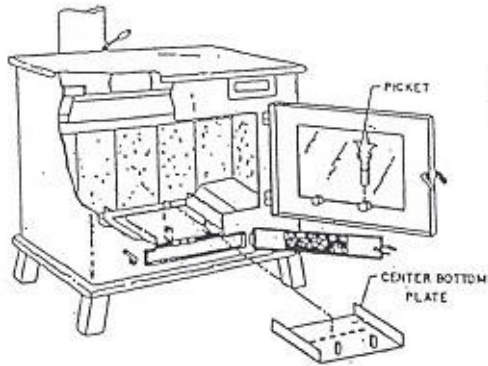

Russo 1CW and 2CW Parts List

#2 COAL/WOOD - BASKET MODEL  
 OLD STYLE

- |            |   |                                    |
|------------|---|------------------------------------|
| 061-0156   | - | coal/wood glass only               |
| Gaskits    | - | gasket kit w/adhesive              |
| 2B         | - | coal basket complete               |
| 2B0        | - | coal basket only                   |
| DISC2      | - | shaker disc                        |
| SIDEX      | - | side extenders                     |
| DUMP       | - | dump (center part of disc)         |
| 090-0718   | - | glass 9 x 13 ceram assy br frame   |
| WOOPLA2    | - | wood plate                         |
| ASHPAN2    | - | ashpan                             |
| 265        | - | .265 CFM blower assy w/ thermostat |
| SHAKHAN20S | - | shaker handle                      |
| 001-0642   | - | brick (9)                          |

FOR WOOD BURNING — #1 C/W

FOR COAL BURNING — #1 C/W

#1 COAL/WOOD - BASKET MODEL  
 OLD STYLE

- |           |   |  |
|-----------|---|--|
| 061-0756  | - | coal/wood glass only                       |
| 090-0718  | - | glass 9x13 ceram assy br repl              |
| 1B        | - | coal basket complete                       |
| 180       | - | coal basket only                           |
| Discl     | - | shaker disc                                |
| SIDEX     | - | side extenders                             |
| WOOPLA1   | - | wood plate                                 |
| BTMPANSCW | - | bottom pans                                |
| GASKITS   | - | gasket kit upper and lower door w/adhesive |
| ASHPAN1   | - | ashpan                                     |
| SHAKROD1  | - | shaker handle                              |
| 001-0643  | - | brick (8)                                  |
| 265 CFM-  | - | 265 CFM blower with thermostat             |
| 265 NT    | - | 265 CFM blower without thermostat          |