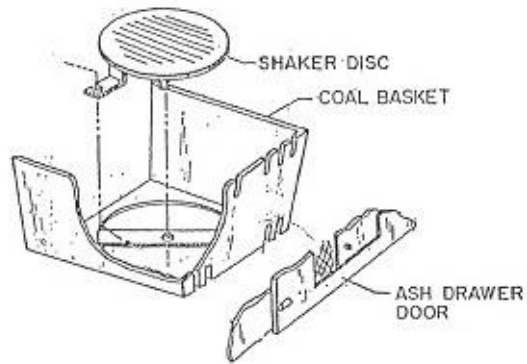

Russo 1CW and 2CW Parts List

#2 COAL/WOOD - BASKET MODEL  
 OLD STYLE

- |            |   |                                    |
|------------|---|------------------------------------|
| 061-0156   | - | coal/wood glass only               |
| Gaskits    | - | gasket kit w/adhesive              |
| 2B         | - | coal basket complete               |
| 2B0        | - | coal basket only                   |
| DISC2      | - | shaker disc                        |
| SIDEX      | - | side extenders                     |
| DUMP       | - | dump (center part of disc)         |
| 090-0718   | - | glass 9 x 13 ceram assy br frame   |
| WOOPLA2    | - | wood plate                         |
| ASHPAN2    | - | ashpan                             |
| 265        | - | .265 CFM blower assy w/ thermostat |
| SHAKHAN20S | - | shaker handle                      |
| 001-0642   | - | brick (9)                          |

FOR WOOD BURNING — #1 C/W

FOR COAL BURNING — #1 C/W

#1 COAL/WOOD - BASKET MODEL  
 OLD STYLE

- |           |   |  |
|-----------|---|--|
| 061-0756  | - | coal/wood glass only                       |
| 090-0718  | - | glass 9x13 ceram assy br repl              |
| 1B        | - | coal basket complete                       |
| 180       | - | coal basket only                           |
| Discl     | - | shaker disc                                |
| SIDEX     | - | side extenders                             |
| WOOPLA1   | - | wood plate                                 |
| BTMPANSCW | - | bottom pans                                |
| GASKITS   | - | gasket kit upper and lower door w/adhesive |
| ASHPAN1   | - | ashpan                                     |
| SHAKROD1  | - | shaker handle                              |
| 001-0643  | - | brick (8)                                  |
| 265 CFM-  | - | 265 CFM blower with thermostat             |
| 265 NT    | - | 265 CFM blower without thermostat          |